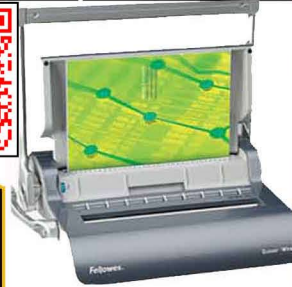

\$1,299.00

(Further -\$200 with Trade-in)

Quasar Wire Manual

User Friendly Design for medium office Use

Scan QR Code to View Demo

Punch: 15 sheets, binds: 135pages
3:1 34loop wire binder
Punch A4 / A5 paper
Efficient design permits punch and bind simultaneously
2 Years warranty

\$449.00

Free 100pcs (6.4mm) Black Wire

Galaxy Wire (Electric)

Design for Heavy duty use

Scan QR Code to View Demo

Punch: 25 sheets, binds: 135pages
3:1 34loop wire binder
Punch A4 / A5 size paper
Equipped with pre-selectable closure control for faster wire Closure. 2 Years warranty

Special \$999.00

(Usual \$1,299.00)

Galaxy 500 (Manual)

Design for Heavy duty Large office

Scan QR Code to View Demo

Manual Comb Binder A4/A5/letter with 2 margin depths
Punch 25 sheets /Binds 500 sheets
Unique removable binding assembly allows 2 users to use at one time
2 years warranty