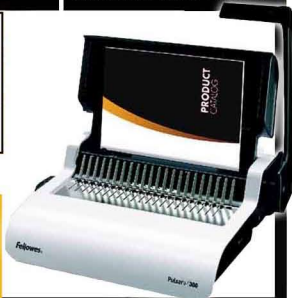

Pulsar +300

Design for regular use in a small to medium size office

Scan QR Code to View Demo

Manual Comb Binder A4/A5
Punch 20 sheets / Binds 300 sheets
Punch and bind Simultaneously for better productivity in the office
2 years warranty

\$269.00

Free 100pcs (6mm) Black Comb

Orion 500 (Manual)

Design for Heavy duty Large office use

Scan QR Code to View Demo

Manual Comb Binder A4/A5/Odd sizes with 5 margin depth
Punch 25-30 sheets
Binds 500 sheets
Extractable pins for odd sizes
2 years warranty

\$699.00

(Further -\$100 with Trade-in)

Pulsar 300 (Electric)

Design for regular use in a small to medium size office

Scan QR Code to View Demo

Electric Comb Binder A4/A5
Punch 15 sheets / Binds 300 sheets
Punch and bind Simultaneously for better productivity in the office
2 years warranty

\$499.00

Free 200pcs (6mm) Black Comb

Orion 500 (Electric)

Design for Large volume use

Scan QR Code to View Demo

Electric Comb Binder -A4/A5/Odd sizes with 5 margin depth
Foot / hand switch that
Punch 30 sheets / Binds 500 sheets
Extractable pins for odd sizes
2 years on-site warranty