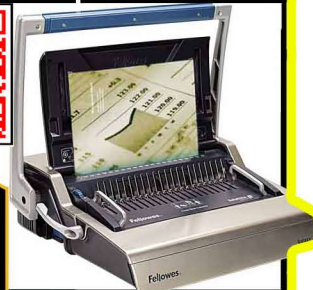

Special \$999.00

(Usual \$1,299.00)

Galaxy 500 (Manual)

Design for Heavy duty Large office

Scan QR Code to View Demo

Manual Comb Binder A4/A5/letter with 2 margin depths
Punch 25 sheets /Binds 500 sheets
Unique removable binding assembly allows 2 users to use at one time
2 years warranty

\$499.00

Free 200pcs (8mm) Blue Comb

Galaxy Satellite System

Removable binding platform allows multiple users to punch and bind simultaneously reducing down time in the work place

Galaxy E500 (Electric)

Design for Heavy duty Large office