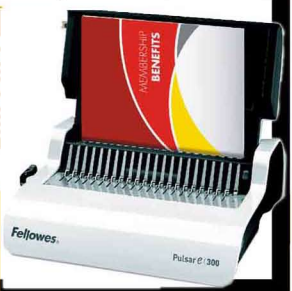

Pulsar +300

Design for regular use in a small to medium size office

Scan QR Code to View Demo

Manual Comb Binder A4/A5
Punch 20 sheets / Binds 300 sheets
Punch and bind Simultaneously for better productivity in the office
2 years warranty

\$269.00

Free 100pcs (6mm) Black Comb

Orion 500 (Manual)

Design for Heavy duty Large office use

Scan QR Code to View Demo

Manual Comb Binder A4/A5/Odd sizes with 5 margin depth
Punch 25-30 sheets
Binds 500 sheets
Extractable pins for odd sizes
2 years warranty

\$699.00

(Further -\$100 with Trade-in)

Pulsar 300 (Electric)

Design for regular use in a small to medium size office

Scan QR Code to View Demo

Electric Comb Binder A4/A5
Punch 15 sheets / Binds 300 sheets
Punch and bind Simultaneously for better productivity in the office
2 years warranty

\$499.00

Free 200pcs (6mm) Black Comb

Orion 500 (Electric)

Design for Large volume use

Scan QR Code to View Demo

Electric Comb Binder -A4/A5/Odd sizes with 5 margin depth
Foot / hand switch that
Punch 30 sheets / Binds 500 sheets
Extractable pins for odd sizes
2 years on-site warranty